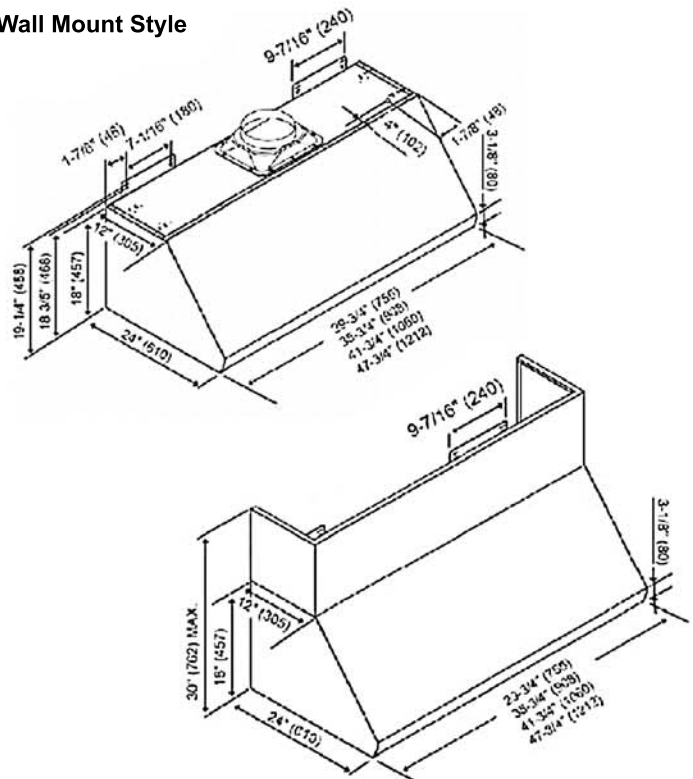

## Premium CH-100 SQB-1 Series Multi Style

Under Cabinet Style

Wall Mount Style  
(Duct Cover is Required)

<b>Model / Size</b>	CH0030SQB-1 (30") Single Blower CH0036SQB-1 (36") Single Blower CH0042SQB-1 (42") Dual Blower CH0048SQB-1 (48") Dual Blower
<b>Appearance</b>	
<b>Stainless Steel</b>	✓
<b>Seamless</b>	✓
<b>Performance</b>	
<b>CFM / Sone</b>	Single Blower 300 to 760 / 1.8 to 5.4 Sones Dual Blower 450 to 1200 / 2.5 to 8.0 Sones
<b>QuietMode™</b>	1.8 Sones
<b>LED Lights</b>	2 x Lights (3W) - 30", 36" 3 x Lights (3W) - 42", 48"
<b>Speed</b>	3-Speed
<b>Control</b>	Rotary Control
<b>Blower Type</b>	Squirrel Cage
<b>Exhaust</b>	Top : 6" Round - 30", 36" 8" Round - 42", 48"
<b>Consumption / Ampere</b>	320W / 2.86A - 30", 36" 350W / 3A - 42", 48"
<b>Filter</b>	Baffle Filter
<b>Optional Accessories</b>	
<b>Duct Cover</b>	CH0030DC-12 CH0036DC-12 CH0042DC-12 CH0048DC-12

### Under Cabinet Style

### Wall Mount Style

Information subject to change without notice.

Measurement in inches (mm). Inches are converted from millimeter and are estimated.

\* Building code may vary.

www.KOBERangeHoods.com

VER. 140508