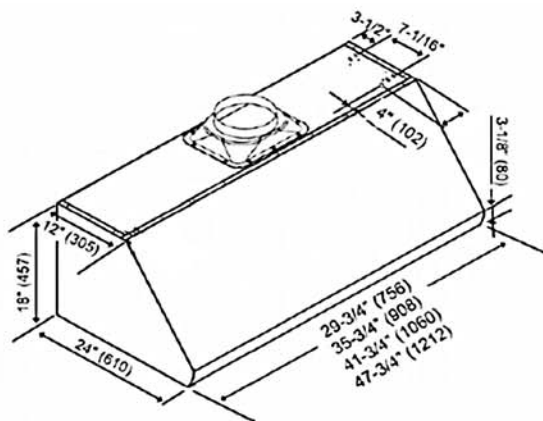

## Premium CH-100 SQB-1 Series Multi Style

Under Cabinet Style

Wall Mount Style  
(Duct Cover is Required)

<b>Model / Size</b>	CH0030SQB-1 (30") Single Blower CH0036SQB-1 (36") Single Blower CH0042SQB-1 (42") Dual Blower CH0048SQB-1 (48") Dual Blower
<b>Appearance</b>	
<b>Stainless Steel</b>	✓
<b>Seamless</b>	✓
<b>Performance</b>	
<b>CFM / Sone</b>	Single Blower 300 to 760 / 1.8 to 5.4 Sones Dual Blower 450 to 1200 / 2.5 to 8.0 Sones
<b>QuietMode™</b>	1.8 Sones
<b>LED Lights</b>	2 x Lights (3W) - 30", 36" 3 x Lights (3W) - 42", 48"
<b>Speed</b>	3-Speed
<b>Control</b>	Rotary Control
<b>Blower Type</b>	Squirrel Cage
<b>Exhaust</b>	Top : 6" Round - 30", 36" 8" Round - 42", 48"
<b>Consumption / Ampere</b>	320W / 2.86A - 30", 36" 350W / 3A - 42", 48"
<b>Filter</b>	Baffle Filter
<b>Optional Accessories</b>	
<b>Duct Cover</b>	CH0030DC-12 CH0036DC-12 CH0042DC-12 CH0048DC-12

### Wall Mount Style

Information subject to change without notice.

Measurement in inches (mm). Inches are converted from millimeter and are estimated.

\* Building code may vary.

www.KOBERangeHoods.com

VER. 140508