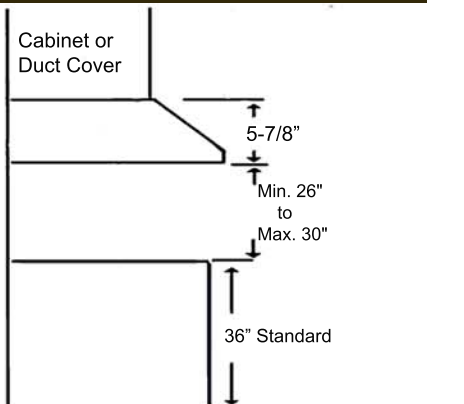

CH2236SQB-1 (36" shown)
Wall Mount

CH2236SQB-1 (36" shown)

Under Cabinet

Wall Mount

Wall Mount (with Duct Cover)

Information subject to change without notice.
Measurement in inches (mm). Inches are converted from millimeter and are estimated.