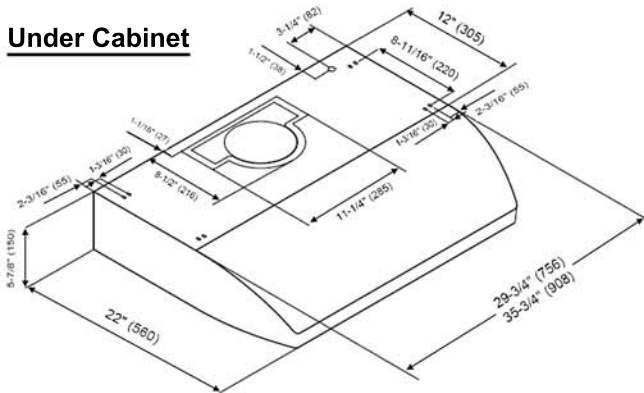

KOBE® Premium

So Quiet...
You Won't Believe It's On!

NEW
Now with
Upgraded features
Available in June 2013

CH-122 SQB-1 Series Multi Style

Model / Size	CH2230SQB-1 / 30" CH2236SQB-1 / 36"
Appearance	
Stainless Steel	✓
Seamless	✓
Performance	
CFM	280 to 720
Sone / Decibel	1.0 to 4.5 / 40dB to 62dB
Features	
QuietMode™	1.0 / 40dB
ECO Mode	10 Minutes on QuietMode™ Every Hour to Promote a Cleaner Kitchen Air Quality
LED Lights	3-Level Lighting 3W x 2 (30" , 36")
Speed	6-Speed
Control	Electronic Buttons with LED Display
Blower Type	Twin Vertical Turbine Impeller
Exhaust	Top - 6" Round, Top - 3-1/4" x 10" Rectangular Rear - 3-1/4" x 10" Rectangular
Consumption/ Ampere	30" & 36" - 232W / 2.21A
Power Supply	120V 60Hz
Filter	Baffle
Optional Accessories	
Duct Cover	CH1120DC-1
Stainless Steel Back Splash	SSP30 (30" x 32") / SSP36 (36" x 32")

CH2236SQB-1 (36" shown)
Wall Mount

CH2236SQB-1 (36" shown)

Under Cabinet

Wall Mount

Wall Mount (with Duct Cover)

Information subject to change without notice.
Measurement in inches (mm). Inches are converted from millimeter and are estimated.