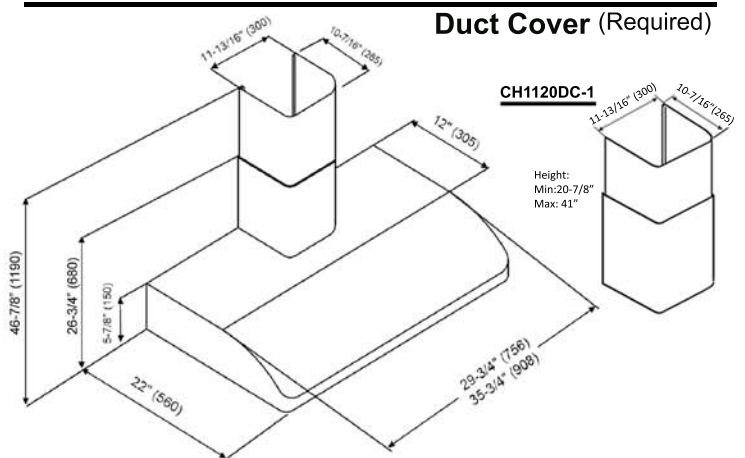

KOBE® Premium

So Quiet...
You Won't Believe It's On!

NEW
Now with
Upgraded features
Available in June 2013

CH-122 SQB-1 Series Multi Style

Model / Size	CH2230SQB-1 / 30" CH2236SQB-1 / 36"
Appearance	
Stainless Steel	✓
Seamless	✓
Performance	
CFM	280 to 720
Sone / Decibel	1.0 to 4.5 / 40dB to 62dB
Features	
QuietMode™	1.0 / 40dB
ECO Mode	10 Minutes on QuietMode™ Every Hour to Promote a Cleaner Kitchen Air Quality
LED Lights	3-Level Lighting 3W x 2 (30" , 36")
Speed	6-Speed
Control	Electronic Buttons with LED Display
Blower Type	Twin Vertical Turbine Impeller
Exhaust	Top - 6" Round, Top - 3-1/4" x 10" Rectangular Rear - 3-1/4" x 10" Rectangular
Consumption/ Ampere	30" & 36" - 232W / 2.21A
Power Supply	120V 60Hz
Filter	Baffle
Optional Accessories	
Duct Cover	CH1120DC-1
Stainless Steel Back Splash	SSP30 (30" x 32") / SSP36 (36" x 32")

CH2236SQB-1 (36" shown)
Wall Mount

CH2236SQB-1 (36" shown)

Under Cabinet

Wall Mount

Wall Mount (with Duct Cover)

Information subject to change without notice.
Measurement in inches (mm). Inches are converted from millimeter and are estimated.