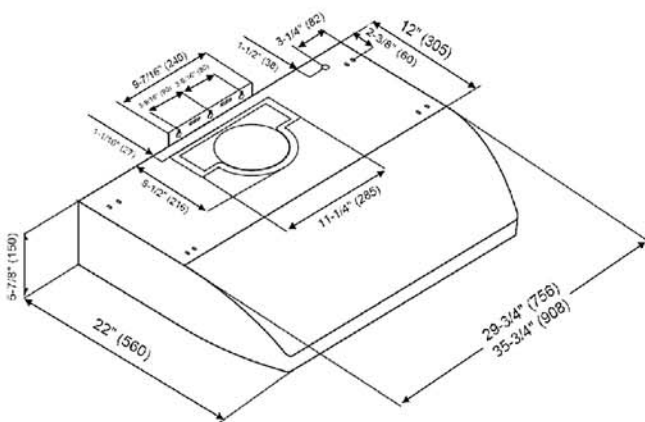

CH2236SQB-1 (36" shown)
Wall Mount

CH2236SQB-1 (36" shown)

Under Cabinet

Wall Mount

Wall Mount (with Duct Cover)

Information subject to change without notice.
Measurement in inches (mm). Inches are converted from millimeter and are estimated.