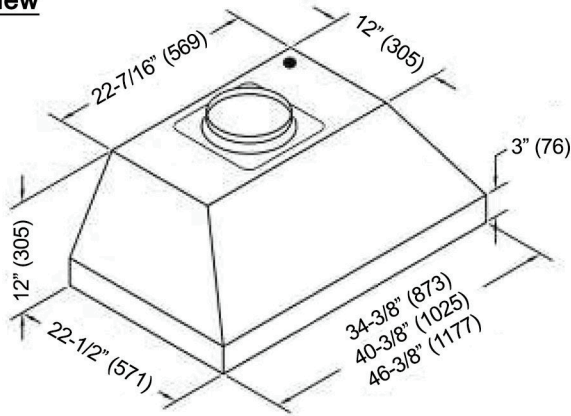

## Premium® IN26 SQB-1200-1 SERIES Built-In

<b>Model / Size</b>	IN2636SQB-1200-1 / 36" IN2642SQB-1200-1 / 42" IN2648SQB-1200-1 / 48"
<b>Appearance</b>	
<b>Stainless Steel</b>	✓
<b>Seamless</b>	✓
<b>Performance</b>	
<b>CFM / Sone</b>	350 to 1200 / 1.6 to 8.0
<b>QuietMode™</b>	1.6 Sone / 46.5 dB
<b>ECO Mode</b>	10 Minutes on QuietMode™ Every Hour to Promote a Cleaner Kitchen Air Quality
<b>LED Lights</b>	3 Level Lighting 2 x Lights (3W) - 36" 3 x Lights (3w) - 42" , 48"
<b>Speed</b>	6 Speed
<b>Control</b>	Electronic Buttons with LED Display
<b>Blower Type</b>	Dual Blower Single Horizontal Squirrel Cage
<b>Exhaust</b>	Top - 8" Round
<b>Consumption / Ampere</b>	290W / 2.5A
<b>Filter</b>	Baffle Filter 2 x filters - 36" 3 x filters - 42" , 48"

### 3D View