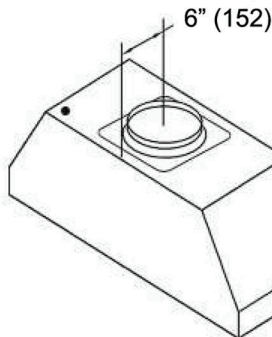

# KOBE®

KOBE Range Hoods

*So Quiet... You Won't Believe It's On!*

Built-In Hood

**Wireless Remote Control**  
(Sold Separately)

- magnet to attach any magnetic surface
- remote control range up to 16 feet

## Premium® IN26 SQB-1200-1 SERIES Built-In

<b>Model / Size</b>	IN2636SQB-1200-1 / 36" IN2642SQB-1200-1 / 42" IN2648SQB-1200-1 / 48"
<b>Appearance</b>	
<b>Stainless Steel</b>	✓
<b>Seamless</b>	✓
<b>Performance</b>	
<b>CFM / Sone</b>	350 to 1200 / 1.6 to 8.0
<b>QuietMode™</b>	1.6 Sone / 46.5 dB
<b>ECO Mode</b>	10 Minutes on QuietMode™ Every Hour to Promote a Cleaner Kitchen Air Quality
<b>LED Lights</b>	3 Level Lighting 2 x Lights (3W) - 36" 3 x Lights (3w) - 42" , 48"
<b>Speed</b>	6 Speed
<b>Control</b>	Electronic Buttons with LED Display
<b>Blower Type</b>	Dual Blower Single Horizontal Squirrel Cage
<b>Exhaust</b>	Top - 8" Round
<b>Consumption / Ampere</b>	290W / 2.5A
<b>Filter</b>	Baffle Filter 2 x filters - 36" 3 x filters - 42" , 48"

### 3D View