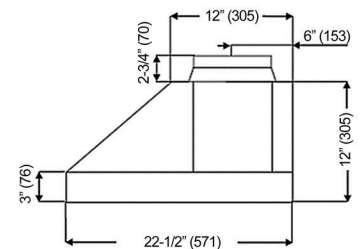

## Premium® IN26 SQB-1200-1 SERIES Built-In

<b>Model / Size</b>	IN2636SQB-1200-1 / 36" IN2642SQB-1200-1 / 42" IN2648SQB-1200-1 / 48"
<b>Appearance</b>	
<b>Stainless Steel</b>	✓
<b>Seamless</b>	✓
<b>Performance</b>	
<b>CFM / Sone</b>	350 to 1200 / 1.6 to 8.0
<b>QuietMode™</b>	1.6 Sone / 46.5 dB
<b>ECO Mode</b>	10 Minutes on QuietMode™ Every Hour to Promote a Cleaner Kitchen Air Quality
<b>LED Lights</b>	3 Level Lighting 2 x Lights (3W) - 36" 3 x Lights (3w) - 42" , 48"
<b>Speed</b>	6 Speed
<b>Control</b>	Electronic Buttons with LED Display
<b>Blower Type</b>	Dual Blower Single Horizontal Squirrel Cage
<b>Exhaust</b>	Top - 8" Round
<b>Consumption / Ampere</b>	290W / 2.5A
<b>Filter</b>	Baffle Filter 2 x filters - 36" 3 x filters - 42" , 48"

### 3D View

### Front View

Information subject to change without notice.  
Measurement in inches (mm). Inches are converted

\* Building code may vary.  
[www.koberangehoods.com](http://www.koberangehoods.com) VER. 171222