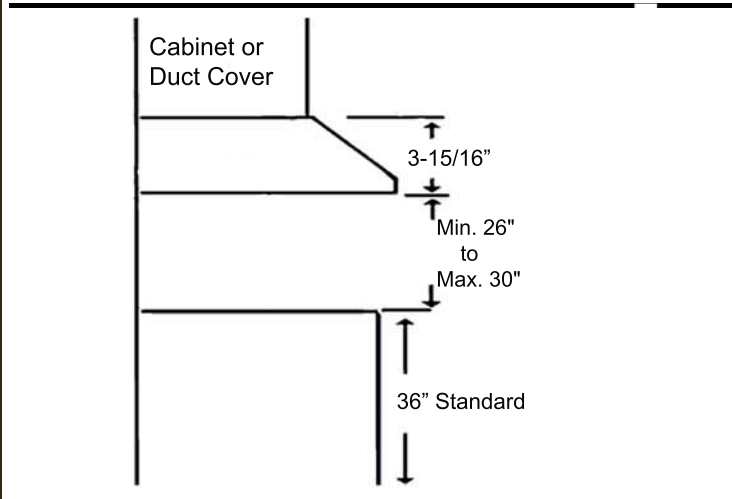

## RA-22 SQB-1 Series Wall Mount

<b>Model / Size</b>	RA2230SQB-1 / 30" RA2236SQB-1 / 36"
<b>Appearance</b>	
<b>Stainless Steel</b>	✓
<b>Seamless</b>	✓
<b>Performance</b>	
<b>CFM</b>	300 to 750
<b>Sone</b>	1.0 to 6.0
<b>Features</b>	
<b>QuietMode™</b>	1.0 / 40dB
<b>ECO Mode</b>	10 Minutes on QuietMode™ Every Hour to Promote a Cleaner Kitchen Air Quality
<b>LED Lights</b>	3-Level Lighting 3W x 2
<b>Delay Shutoff</b>	3-Minutes
<b>Speed</b>	6-Speed
<b>Control</b>	Electronic Button Control
<b>Blower Type</b>	Double Horizontal Squirrel Cage
<b>Exhaust</b>	Top - 6" Round
<b>Consumption/ Ampere</b>	232W / 2.21A
<b>Power Supply</b>	120V 60Hz
<b>Filter</b>	Baffle
<b>Optional Accessories</b>	
<b>Stainless Steel Back Splash</b>	SSP30 (30" x 32") / SSP36 (36" x 32")

Information subject to change without notice.

Measurement in inches (mm). Inches are converted from millimeter and are estimated.

\* Building code may vary.

www.KOBERangeHoods.com

VER. 130709