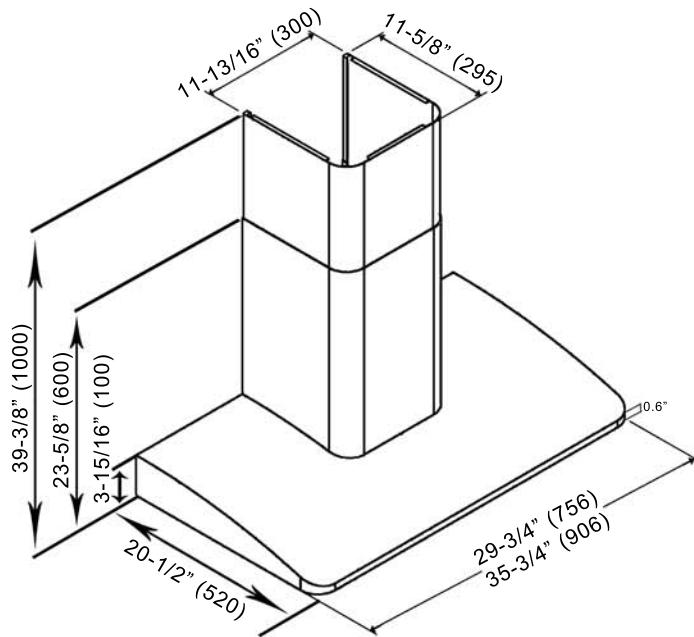

## RA-22 SQB-1 Series Wall Mount

<b>Model / Size</b>	RA2230SQB-1 / 30" RA2236SQB-1 / 36"
<b>Appearance</b>	
<b>Stainless Steel</b>	✓
<b>Seamless</b>	✓
<b>Performance</b>	
<b>CFM</b>	300 to 750
<b>Sone</b>	1.0 to 6.0
<b>Features</b>	
<b>QuietMode™</b>	1.0 / 40dB
<b>ECO Mode</b>	10 Minutes on QuietMode™ Every Hour to Promote a Cleaner Kitchen Air Quality
<b>LED Lights</b>	3-Level Lighting 3W x 2
<b>Delay Shutoff</b>	3-Minutes
<b>Speed</b>	6-Speed
<b>Control</b>	Electronic Button Control
<b>Blower Type</b>	Double Horizontal Squirrel Cage
<b>Exhaust</b>	Top - 6" Round
<b>Consumption/ Ampere</b>	232W / 2.21A
<b>Power Supply</b>	120V 60Hz
<b>Filter</b>	Baffle
<b>Optional Accessories</b>	
<b>Stainless Steel Back Splash</b>	SSP30 (30" x 32") / SSP36 (36" x 32")

Information subject to change without notice.

Measurement in inches (mm). Inches are converted from millimeter and are estimated.

\* Building code may vary.

www.KOBERangeHoods.com

VER. 130709