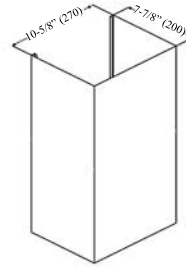

## RA-092 SQB-1 Series Wall Mount

<b>Model / Size</b>	RA9230SQB-1 / 30" RA9236SQB-1 / 36"
<b>Appearance</b>	
<b>Stainless Steel</b>	✓
<b>Seamless</b>	✓
<b>Performance</b>	
<b>CFM</b>	300 to 750
<b>Sone</b>	1.0 to 6.0
<b>Features</b>	
<b>QuietMode™</b>	1.0 / 40dB
<b>ECO Mode</b>	10 Minutes on QuietMode™ Every Hour to Promote a Cleaner Kitchen Air Quality
<b>LED Lights</b>	3-Level Lighting 3W x 2
<b>Delay Shutoff</b>	3-Minutes
<b>Speed</b>	6-Speed
<b>Control</b>	Electronic Button Control
<b>Blower Type</b>	Double Horizontal Squirrel Cage
<b>Exhaust</b>	Top - 6" Round
<b>Consumption/ Ampere</b>	232W / 2.21A
<b>Power Supply</b>	120V 60Hz
<b>Filter</b>	Baffle
<b>Optional Accessories</b>	
<b>Duct Cover Extension</b>	RA0930DC RA0946DC
<b>Stainless Steel Back Splash</b>	SSP30 (30" x 32") / SSP36 (36" x 32")

#### RA0930DC

Inner: 29-7/8" (758)  
Outer (Original): 15" (380)  
Dimensions: 30-7/16" (773) MIN.  
44" (1118) MAX.

#### RA0946DC

Inner: 46-7/8" (1190)  
Outer (Original): 15" (380)  
Dimensions: 47-7/16" (1205) MIN.  
61" (1550) MAX.

Information subject to change without notice.  
Measurement in inches (mm). Inches are converted from millimeter and are estimated.