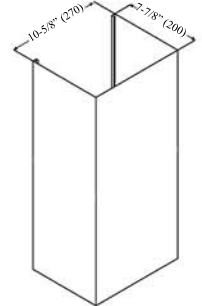

### Wall Mount

#### RA0930DC

Inner: 29-7/8" (758)  
Outer (Original): 15" (380)  
Dimensions: 30-7/16" (773) MIN.  
44" (1118) MAX.

#### RA0946DC

Inner: 46-7/8" (1190)  
Outer (Original): 15" (380)  
Dimensions: 47-7/16" (1205) MIN.  
61" (1550) MAX.

Information subject to change without notice.  
Measurement in inches (mm). Inches are converted from millimeter and are estimated.