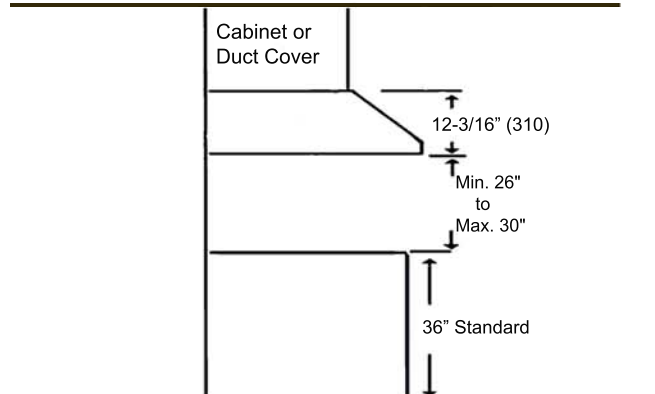

#### RA0930DC

Inner: 29-7/8" (758)  
Outer (Original): 15" (380)  
Dimensions: 30-7/16" (773) MIN.  
44" (1118) MAX.

#### RA0946DC

Inner: 46-7/8" (1190)  
Outer (Original): 15" (380)  
Dimensions: 47-7/16" (1205) MIN.  
61" (1550) MAX.

Information subject to change without notice.  
Measurement in inches (mm). Inches are converted from millimeter and are estimated.