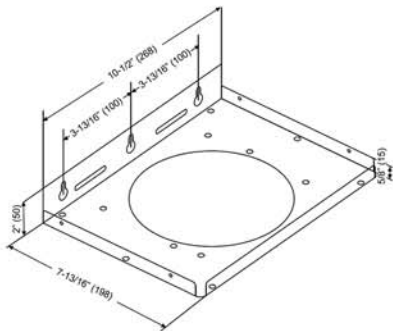

Wall Mount

Optional Duct Cover Extension

RA0930DC

Inner: 29-7/8" (758)
Outer (Original): 15" (380)
Dimensions: 30-7/16" (773) MIN.
44" (1118) MAX.