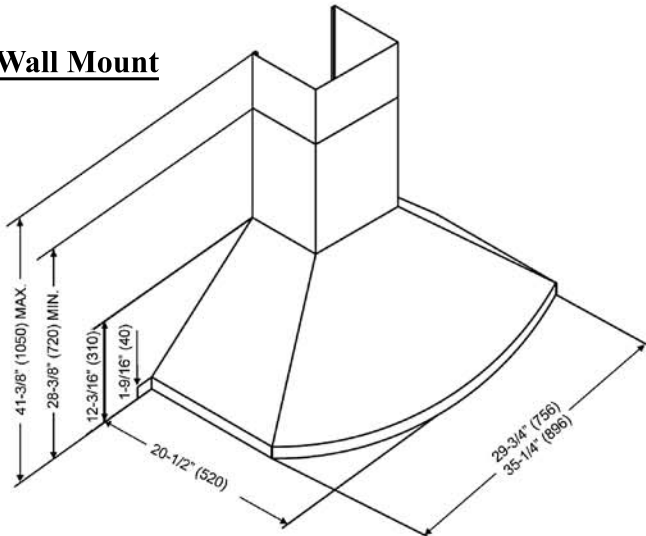

Wall Mount

Optional Duct Cover Extension

RA0930DC

Inner: 29-7/8" (758)
Outer (Original): 15" (380)
Dimensions: 30-7/16" (773) MIN.
44" (1118) MAX.