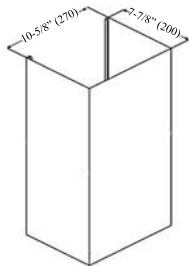

KOBE® Premium

So Quiet...

You Won't Believe It's On!

NEW
Now with
Upgraded features

RA-094 SQB-1 Series Wall Mount

Model / Size	RA9430SQB-1 / 30" RA9436SQB-1 / 36"
Appearance	
Stainless Steel	✓
Seamless	✓
Performance	
CFM	300 to 750
Sone	1.0 to 6.0
Features	
QuietMode™	1.0 / 40dB
ECO Mode	10 Minutes on QuietMode™ Every Hour to Promote a Cleaner Kitchen Air Quality
LED Lights	3-Level Lighting 3W x 2
Delay Shutoff	3-Minutes
Speed	6-Speed
Control	Electronic Button Control
Blower Type	Double Horizontal Squirrel Cage
Exhaust	Top - 6" Round
Consumption/ Ampere	232W / 2.21A
Power Supply	120V 60Hz
Filter	Baffle
Optional Accessories	
Duct Cover Extension	RA0930DC RA0946DC
Stainless Steel Back Splash	SSP30 (30" x 32") / SSP36 (36" x 32")

Wall Mount

Optional Duct Cover Extension

RA0930DC

Inner: 29-7/8" (758)
Outer (Original): 15" (380)
Dimensions: 30-7/16" (773) MIN.
44" (1118) MAX.

RA0946DC

Inner: 46-7/8" (1190)
Outer (Original): 15" (380)
Dimensions: 47-7/16" (1205) MIN.
61" (1550) MAX.