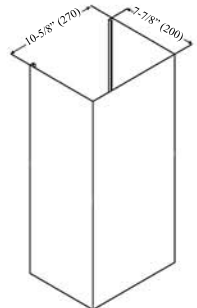

KOBE® Premium

So Quiet...

You Won't Believe It's On!

NEW
Now with
Upgraded features

RA-094 SQB-1 Series Wall Mount

Model / Size	RA9430SQB-1 / 30" RA9436SQB-1 / 36"
Appearance	
Stainless Steel	✓
Seamless	✓
Performance	
CFM	300 to 750
Sone	1.0 to 6.0
Features	
QuietMode™	1.0 / 40dB
ECO Mode	10 Minutes on QuietMode™ Every Hour to Promote a Cleaner Kitchen Air Quality
LED Lights	3-Level Lighting 3W x 2
Delay Shutoff	3-Minutes
Speed	6-Speed
Control	Electronic Button Control
Blower Type	Double Horizontal Squirrel Cage
Exhaust	Top - 6" Round
Consumption/ Ampere	232W / 2.21A
Power Supply	120V 60Hz
Filter	Baffle
Optional Accessories	
Duct Cover Extension	RA0930DC RA0946DC
Stainless Steel Back Splash	SSP30 (30" x 32") / SSP36 (36" x 32")

Wall Mount

Optional Duct Cover Extension

RA0930DC

Inner: 29-7/8" (758)
Outer (Original): 15" (380)
Dimensions: 30-7/16" (773) MIN.
44" (1118) MAX.

RA0946DC

Inner: 46-7/8" (1190)
Outer (Original): 15" (380)
Dimensions: 47-7/16" (1205) MIN.
61" (1550) MAX.

Information subject to change without notice.
Measurement in inches (mm). Inches are converted from millimeter and are estimated.