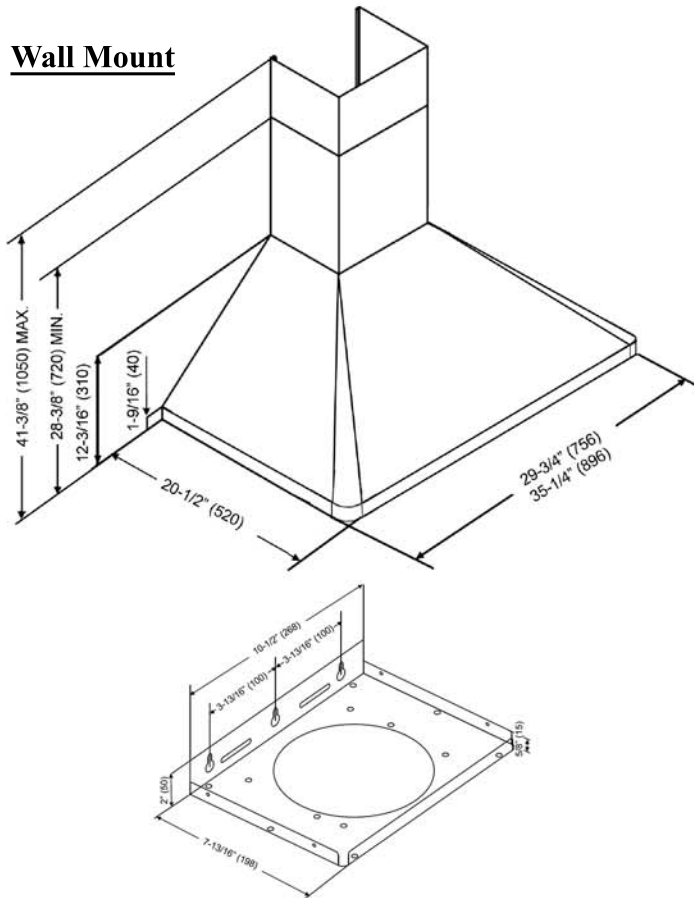

KOBE® Premium

So Quiet...

You Won't Believe It's On!

NEW
Now with
Upgraded features

RA-094 SQB-1 Series Wall Mount

Model / Size	RA9430SQB-1 / 30" RA9436SQB-1 / 36"
Appearance	
Stainless Steel	✓
Seamless	✓
Performance	
CFM	300 to 750
Sone	1.0 to 6.0
Features	
QuietMode™	1.0 / 40dB
ECO Mode	10 Minutes on QuietMode™ Every Hour to Promote a Cleaner Kitchen Air Quality
LED Lights	3-Level Lighting 3W x 2
Delay Shutoff	3-Minutes
Speed	6-Speed
Control	Electronic Button Control
Blower Type	Double Horizontal Squirrel Cage
Exhaust	Top - 6" Round
Consumption/ Ampere	232W / 2.21A
Power Supply	120V 60Hz
Filter	Baffle
Optional Accessories	
Duct Cover Extension	RA0930DC RA0946DC
Stainless Steel Back Splash	SSP30 (30" x 32") / SSP36 (36" x 32")

Wall Mount

Optional Duct Cover Extension

RA0930DC

Inner: 29-7/8" (758)
Outer (Original): 15" (380)
Dimensions: 30-7/16" (773) MIN.
44" (1118) MAX.

RA0946DC

Inner: 46-7/8" (1190)
Outer (Original): 15" (380)
Dimensions: 47-7/16" (1205) MIN.
61" (1550) MAX.

Information subject to change without notice.
Measurement in inches (mm). Inches are converted from millimeter and are estimated.