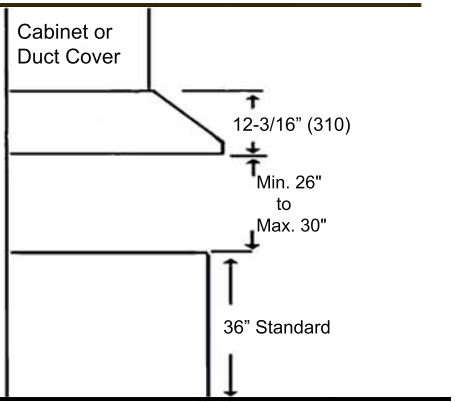

Wall Mount

Optional Duct Cover Extension

RA0930DC

Inner: 29-7/8" (758)
Outer (Original): 15" (380)
Dimensions: 30-7/16" (773) MIN.
44" (1118) MAX.

RA0946DC

Inner: 46-7/8" (1190)
Outer (Original): 15" (380)
Dimensions: 47-7/16" (1205) MIN.
61" (1550) MAX.

Information subject to change without notice.
Measurement in inches (mm). Inches are converted from millimeter and are estimated.